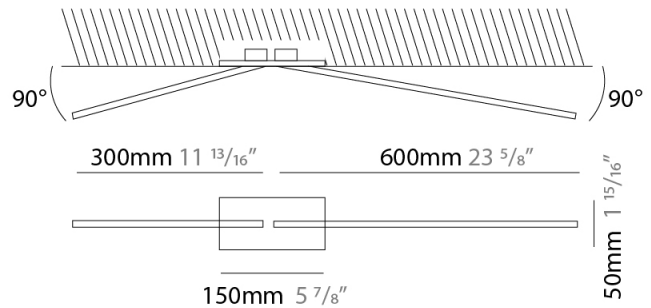

SPILLO 2 ROD RECESSED

D46030- -

base number   Color   Finish
Temperature   Options

1. To build a product code in our configurator select the specify button on the base model # product page
2. To build a manual product code on this datasheet choose from the options listed below in blue font and add the suffix to the base model #

GENERAL

Series: Spillo
Subseries: Spillo 2 Rod
Brand: Icone
Division: Design
Mounting Type: Recessed
Mounting Location: Ceiling
Subcategory: Ambient

PHYSICAL

Shape: Rectangle
Length (mm): 50
Length (in): 1 ¹⁵/₁₆
Width (mm): 900
Width (in): 35 ⁷/₁₆
Height (mm): 600
Height (in): 23 ⁵/₈
Light Distribution: Adjustable
Fixture Finish: WHI / BLK / CHR / BGD
Fixture Material: Brass

ELECTRICAL

Lamp Type: LED
Total Output Wattage (W): 11.88
Dimming: 0-10V Dimming
Driver Included: No
Driver Location: Remote
Driver Type: Constant Voltage - 120Vac
Driver Class: Class 2
Input Voltage (V): 120
Output Voltage (V): 12
Upon Request: (Not included, see components) 0-10Vdc dimming / 277Vac

LED

Color Temperature (°K): 2700 / 3000
Nominal Lumen (lm): 990
CRI: >90 CRI
Lamp Life (hrs): 50000

OPTICAL

Adjustability: Tilt 90°

RATINGS AND CERTIFICATIONS

Certified By: Certified for North American Standards
IP rating: IP20

PROJECT
TYPE
SPECIFIER
QUANTITY
DATE