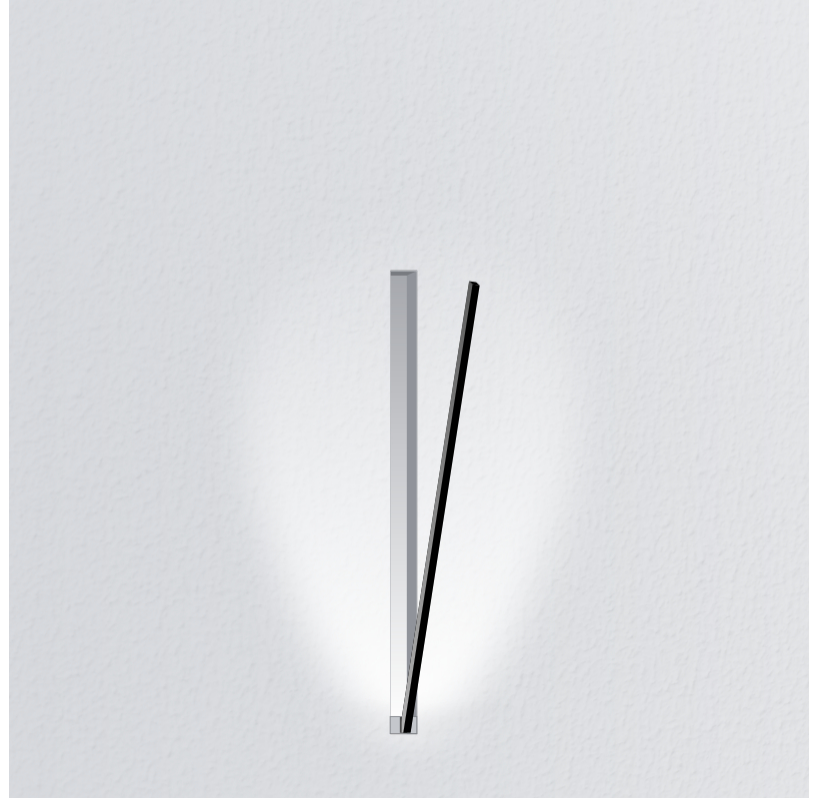

PROJECT
TYPE
SPECIFIER
QUANTITY
DATE

SPILLO 1 ROD RECESSED

D46007- -

base number
Color   Temperature   Finish   Options

1. To build a product code in our configurator select the specify button on the base model # product page
2. To build a manual product code on this datasheet choose from the options listed below in blue font and add the suffix to the base model #

GENERAL

Series: Spillo
Subseries: Spillo 1 Rod
Brand: Icone
Division: Design
Mounting Type: Recessed
Mounting Location: Wall
Subcategory: Ambient

PHYSICAL

Shape: Rectangle
Width (mm): 33
Width (in): 1 ⁵/₁₆
Height (mm): 526
Height (in): 20 ¹¹/₁₆
Min. Recessing Depth (mm): 30
Min. Recessing Depth (in): 1 ³/₁₆
Light Distribution: Adjustable
[Fixture Finish: WHI / BLK / CHR / BGD](#)
Fixture Material: Brass

ELECTRICAL

Lamp Type: LED
Total Output Wattage (W): 6.6
Dimming: 0-10V Dimming
Driver Included: No
Driver Location: Remote
Driver Type: Constant Voltage - 120 / 277Vac
Driver Class: Class 2
Input Voltage (V): 120 - 277
Output Voltage (V): 12
Upon Request: (Not included, see components) 0-10Vdc dimming / 277Vac

LED

[Color Temperature (°K): 2700 / 3000](#)
Nominal Lumen (lm): 550
CRI: >90 CRI
Lamp Life (hrs): 50000

OPTICAL

Adjustability: Tilt 120°

RATINGS AND CERTIFICATIONS

Certified By: Certified for North American Standards
IP rating: IP20