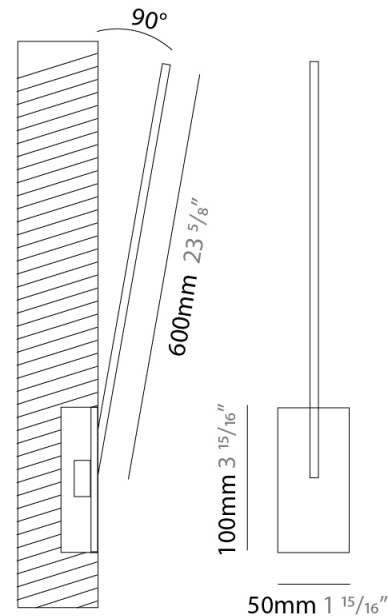

PROJECT	_____
TYPE	_____
SPECIFIER	_____
QUANTITY	_____
DATE	_____

SPILLO 1 ROD RECESSED

D46016- _____ - _____
base number   Color   Finish
                                         Temperature   Options

1. To build a product code in our configurator select the specify button on the base model # product page
2. To build a manual product code on this datasheet choose from the options listed below in blue font and add the suffix to the base model #

GENERAL

Series: Spillo
Subseries: Spillo 1 Rod
Brand: Icone
Division: Design
Mounting Type: Recessed
Mounting Location: Wall
Subcategory: Ambient

PHYSICAL

Shape: Rectangle
Width (mm): 50
Width (in): 1 15/16
Height (mm): 600
Height (in): 23 5/8
Light Distribution: Adjustable
Fixture Finish: [WHI](#) / [BLK](#) / [CHR](#) / [BGD](#)
Fixture Material: Brass

ELECTRICAL

Lamp Type: LED
Total Output Wattage (W): 7.92
Dimming: 0-10V Dimming
Driver Included: No
Driver Location: Remote
Driver Type: Constant Voltage - 120Vac
Driver Class: Class 2
Input Voltage (V): 120
Output Voltage (V): 12
Upon Request: (Not included, see components) 0-10Vdc dimming / 277Vac

LED

Color Temperature (°K): [2700](#) / [3000](#)
Nominal Lumen (lm): 660
CRI: >90 CRI
Lamp Life (hrs): 50000

OPTICAL

Adjustability: Tilt 120°

RATINGS AND CERTIFICATIONS

Certified By: Certified for North American Standards
IP rating: IP20