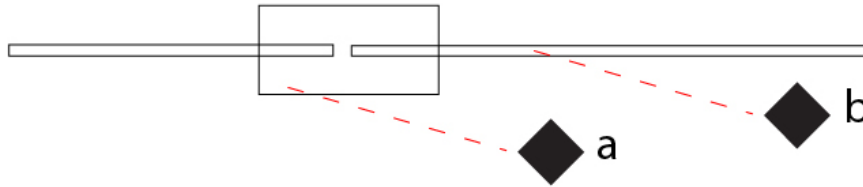

SPILLO 2 ROD RECESSED

D46029-

PROJECT
TYPE
SPECIFIER
QUANTITY
DATE

D