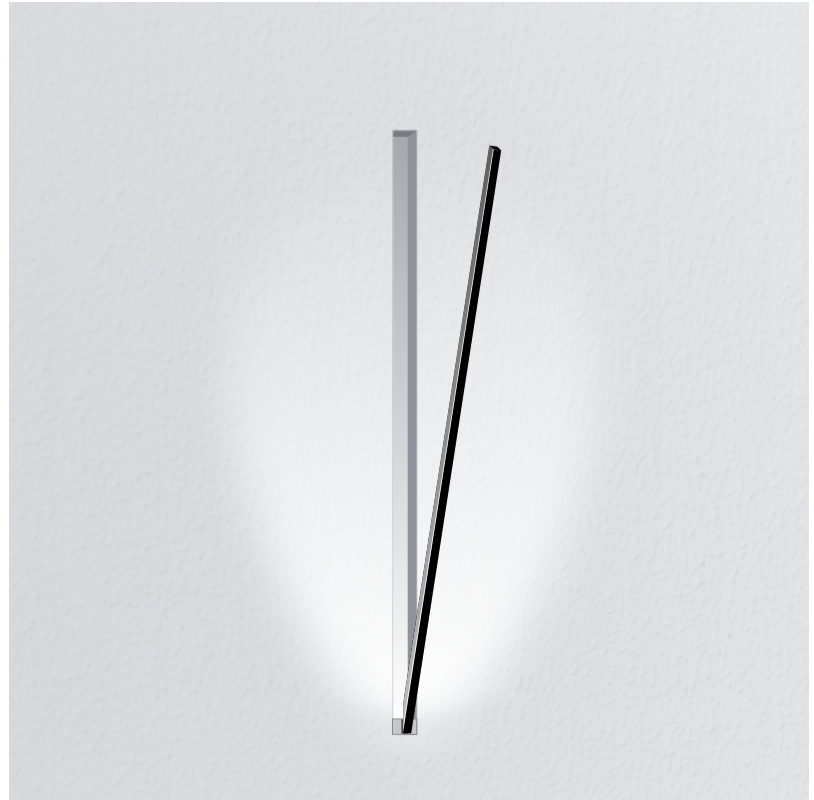

SPILLO 1 ROD RECESSED

D46009- -

base number
Color   Temperature   Finish   Options

1. To build a product code in our configurator select the specify button on the base model # product page
2. To build a manual product code on this datasheet choose from the options listed below in blue font and add the suffix to the base model #

GENERAL

Series: Spillo
Subseries: Spillo 1 Rod
Brand: Icone
Division: Design
Mounting Type: Recessed
Mounting Location: Wall
Subcategory: Ambient

PHYSICAL

Shape: Rectangle
Width (mm): 33
Width (in): 1 ⁵/₁₆
Height (mm): 826
Height (in): 32 ¹/₂
Min. Recessing Depth (mm): 30
Min. Recessing Depth (in): 1 ³/₁₆
Light Distribution: Adjustable
[Fixture Finish: WHI / BLK / CHR / BGD](#)
Fixture Material: Brass

ELECTRICAL

Lamp Type: LED
Total Output Wattage (W): 10.56
Dimming: 0-10V Dimming
Driver Included: No
Driver Location: Remote
Driver Type: Constant Voltage - 120Vac
Driver Class: Class 2
Input Voltage (V): 120
Output Voltage (V): 12
Upon Request: (Not included, see components) 0-10Vdc dimming / 277Vac

LED

[Color Temperature (°K): 2700 / 3000](#)
Nominal Lumen (lm): 880
CRI: >90 CRI
Lamp Life (hrs): 50000

OPTICAL

Adjustability: Tilt 120°

RATINGS AND CERTIFICATIONS

Certified By: Certified for North American Standards
IP rating: IP20

PROJECT
TYPE
SPECIFIER
QUANTITY
DATE