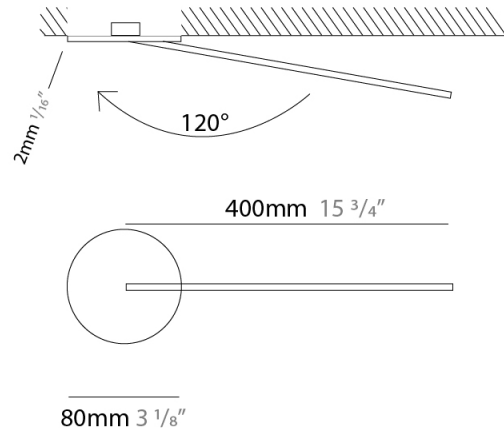

LED

Color Temperature (°K): 2700 / 3000
 Nominal Lumen (lm): 440
 CRI: >90 CRI
 Lamp Life (hrs): 50000

OPTICAL

Adjustability: Tilt 120°

RATINGS AND CERTIFICATIONS

Certified By: Certified for North American Standards
 IP rating: IP20