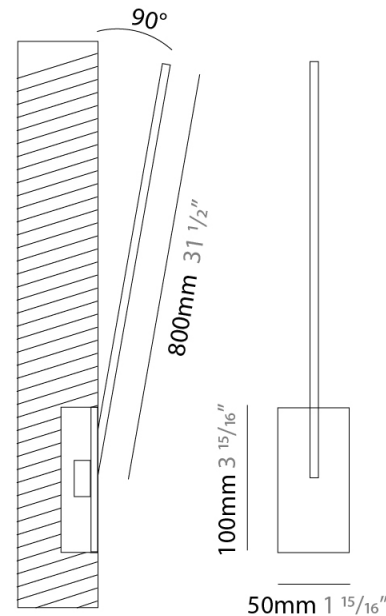

PROJECT	_____
TYPE	_____
SPECIFIER	_____
QUANTITY	_____
DATE	_____

SPILLO 1 ROD RECESSED

D46018- _____ - _____
base number   Color   Finish
                                         Temperature   Options

1. To build a product code in our configurator select the specify button on the base model # product page
2. To build a manual product code on this datasheet choose from the options listed below in blue font and add the suffix to the base model #

GENERAL

Series: Spillo
Subseries: Spillo 1 Rod
Brand: Icone
Division: Design
Mounting Type: Recessed
Mounting Location: Wall
Subcategory: Ambient

PHYSICAL

Shape: Rectangle
Width (mm): 50
Width (in): 1 ¹⁵/₁₆
Height (mm): 800
Height (in): 31 ¹/₂
Light Distribution: Adjustable
Fixture Finish: WHI / BLK / CHR / BGD
Fixture Material: Brass

ELECTRICAL

Lamp Type: LED
Total Output Wattage (W): 10.56
Dimming: 0-10V Dimming
Driver Included: No
Driver Location: Remote
Driver Type: Constant Voltage - 120Vac
Driver Class: Class 2
Input Voltage (V): 120
Output Voltage (V): 12
Upon Request: (Not included, see components) 0-10Vdc dimming / 277Vac

LED

Color Temperature (°K): 2700 / 3000
Nominal Lumen (lm): 880
CRI: >90 CRI
Lamp Life (hrs): 50000

OPTICAL

Adjustability: Tilt 120°

RATINGS AND CERTIFICATIONS

Certified By: Certified for North American Standards
IP rating: IP20