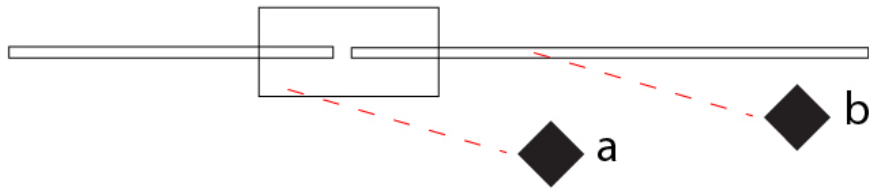

SPILLO 2 ROD RECESSED

D46030-

PROJECT	_____
TYPE	_____
SPECIFIER	_____
QUANTITY	_____
DATE	_____

D