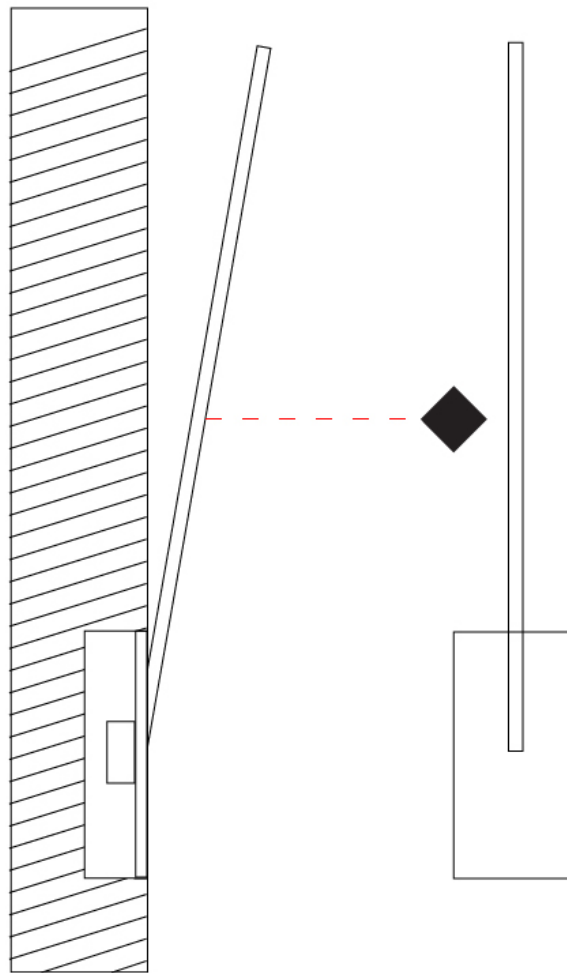

SPILLO 1 ROD RECESSED

D46016-

PROJECT _____

TYPE _____

SPECIFIER _____

QUANTITY _____

DATE _____

D