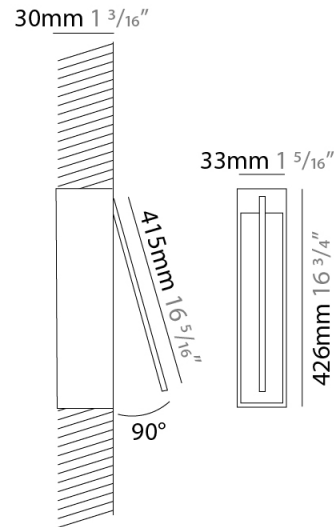

SPILLO 1 ROD RECESSED

D46006- -

base number   Color   Finish
Temperature   Options

1. To build a product code in our configurator select the specify button on the base model # product page
2. To build a manual product code on this datasheet choose from the options listed below in blue font and add the suffix to the base model #

GENERAL

Series: Spillo
Subseries: Spillo 1 Rod
Brand: Icone
Division: Design
Mounting Type: Recessed
Mounting Location: Wall
Subcategory: Ambient

PHYSICAL

Shape: Rectangle
Width (mm): 33
Width (in): 1 ⁵/₁₆
Height (mm): 426
Height (in): 16 ³/₄
Min. Recessing Depth (mm): 30
Min. Recessing Depth (in): 1 ³/₁₆
Light Distribution: Adjustable
[Fixture Finish: WHI / BLK / CHR / BGD](#)
Fixture Material: Brass

ELECTRICAL

Lamp Type: LED
Total Output Wattage (W): 4.8
Dimming: 0-10V Dimming
Driver Included: No
Driver Location: Remote
Driver Type: Constant Voltage - 120Vac
Driver Class: Class 2
Input Voltage (V): 120
Output Voltage (V): 12
Upon Request: (Not included, see components) 0-10Vdc dimming / 277Vac

LED

[Color Temperature (°K): 2700 / 3000](#)
Nominal Lumen (lm): 440
CRI: >90 CRI
Lamp Life (hrs): 50000

OPTICAL

Adjustability: Tilt 120°

RATINGS AND CERTIFICATIONS

Certified By: Certified for North American Standards
IP rating: IP20

PROJECT
TYPE
SPECIFIER
QUANTITY
DATE