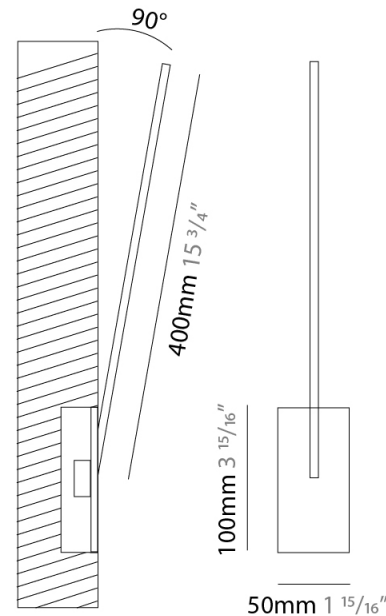

PROJECT	_____
TYPE	_____
SPECIFIER	_____
QUANTITY	_____
DATE	_____

SPILLO 1 ROD RECESSED

D46014- _____ - _____
base number   Color   Finish
                          Temperature   Options

1. To build a product code in our configurator select the specify button on the base model # product page
2. To build a manual product code on this datasheet choose from the options listed below in blue font and add the suffix to the base model #

GENERAL

Series: Spillo
Subseries: Spillo 1 Rod
Brand: Icone
Division: Design
Mounting Type: Recessed
Mounting Location: Wall
Subcategory: Ambient

PHYSICAL

Shape: Rectangle
Width (mm): 50
Width (in): 1 15/16
Height (mm): 400
Height (in): 15 3/4
Light Distribution: Adjustable
Fixture Finish: WHI / BLK / CHR / BGD
Fixture Material: Brass

ELECTRICAL

Lamp Type: LED
Total Output Wattage (W): 4.8
Dimming: 0-10V Dimming
Driver Included: No
Driver Location: Remote
Driver Type: Constant Voltage - 120Vac
Driver Class: Class 2
Input Voltage (V): 120
Output Voltage (V): 12
Upon Request: (Not included, see components) 0-10Vdc dimming / 277Vac

LED

Color Temperature (°K): 2700 / 3000
Nominal Lumen (lm): 440
CRI: >90 CRI
Lamp Life (hrs): 50000

OPTICAL

Adjustability: Tilt 120°

RATINGS AND CERTIFICATIONS

Certified By: Certified for North American Standards
IP rating: IP20