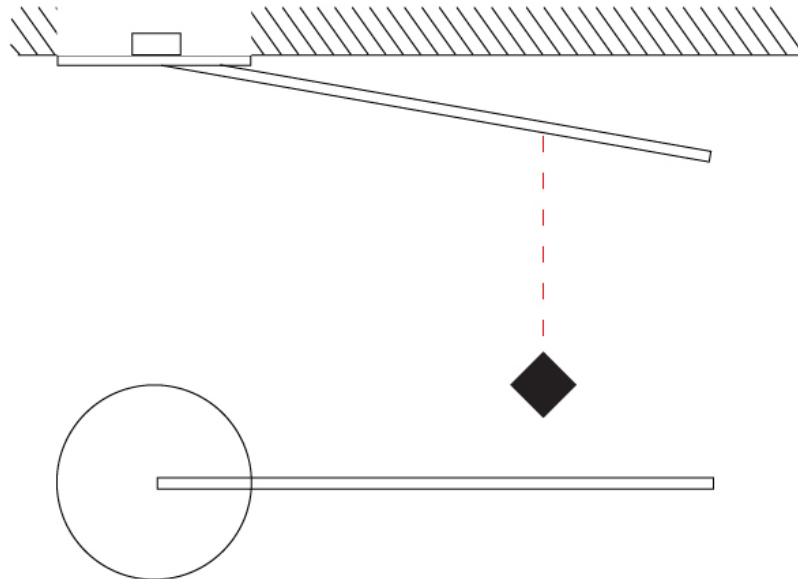

SPILO 1 ROD RECESSED

D46023-

PROJECT
TYPE
SPECIFIER
QUANTITY
DATE

D