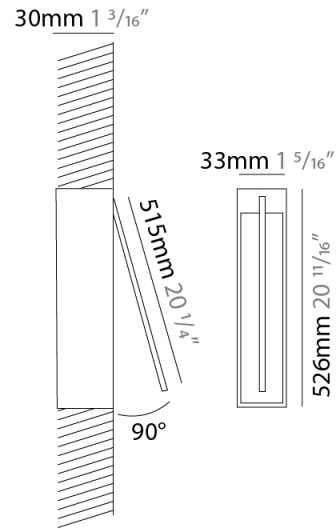

PROJECT
TYPE
SPECIFIER
QUANTITY
DATE

SPILLO 1 ROD RECESSED

D46007- -

base number
Color   Temperature   Finish   Options

1. To build a product code in our configurator select the specify button on the base model # product page
2. To build a manual product code on this datasheet choose from the options listed below in blue font and add the suffix to the base model #

GENERAL

Series: Spillo
Subseries: Spillo 1 Rod
Brand: Icone
Division: Design
Mounting Type: Recessed
Mounting Location: Wall
Subcategory: Ambient

PHYSICAL

Shape: Rectangle
Width (mm): 33
Width (in): 1 ⁵/₁₆
Height (mm): 526
Height (in): 20 ¹¹/₁₆
Min. Recessing Depth (mm): 30
Min. Recessing Depth (in): 1 ³/₁₆
Light Distribution: Adjustable
[Fixture Finish: WHI / BLK / CHR / BGD](#)
Fixture Material: Brass

ELECTRICAL

Lamp Type: LED
Total Output Wattage (W): 6.6
Dimming: 0-10V Dimming
Driver Included: No
Driver Location: Remote
Driver Type: Constant Voltage - 120 / 277Vac
Driver Class: Class 2
Input Voltage (V): 120 - 277
Output Voltage (V): 12
Upon Request: (Not included, see components) 0-10Vdc dimming / 277Vac

LED

[Color Temperature (°K): 2700 / 3000](#)
Nominal Lumen (lm): 550
CRI: >90 CRI
Lamp Life (hrs): 50000

OPTICAL

Adjustability: Tilt 120°

RATINGS AND CERTIFICATIONS

Certified By: Certified for North American Standards
IP rating: IP20